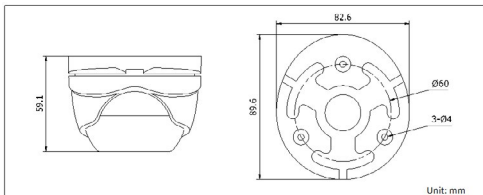

DS-2CE56C2T-IRM

HD720P Turbo HD Turret Camera

Key features

- HD720P Video Output
- Adopt HDTVl Technology
- True Day/Night
- DNR, Smart IR
- 20m IR distance
- IP66 weatherproof

Dimensions

Accessories

Indoor/outdoor wall mount
DS-1272ZJ-110-TRS

Video balun
DS-1H18

Available models

DS-2CE56C2T-IRM

DS-2CE56C2T-IRM	
Camera	
Image Sensor	1/3" Progressive Scan CMOS
Effective Pixels	1280(H)*720(V)
Min. Illumination	0.01 Lux @(F1.2,AGC ON), 0 Lux with IR
Shutter Time	1/25(1/30) s to 1/50,000 s
Lens	3.6mm (2.8mm, 6mm optional)
	Angle of View: 76.88°(3.6mm), 99.73°(2.8mm), 50.1°(6mm)
Lens Mount	M12
Angle Adjustment	Pan: 0 - 360°, Tilt: 0 - 90°, Rotation: 0 - 360°
Day & Night	ICR
Synchronization	Internal synchronization
Video Frame Rate	25 fps (PAL) / 30 fps (NTSC)
HD Video Output	1 Analog HD output
S/N Ratio	More than 52dB
General	
Working Temperature/ Humidity	-40 °C - 60 °C (-40 °F - 140 °F) Humidity 90% or less (non-condensing)
Power Supply	12 VDC
Power Consumption	Max. 3.5W
Weather Proof Ratings	IP66
IR Range	Up to 20m
Dimensions	89.6 × 59.1 mm (3.53" × 2.33")
Weight	400 g (0.88 lb)