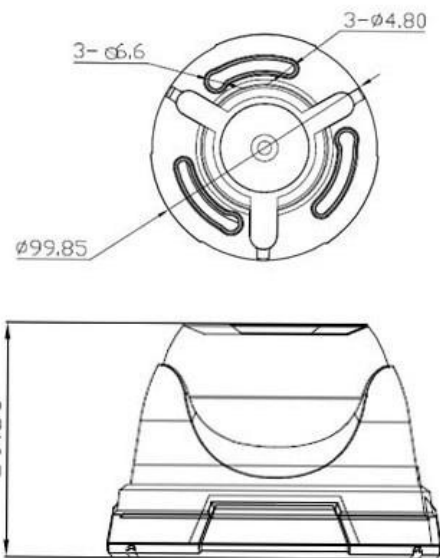

CP-VAC-D24L2

2.4 MP Full HD IR Dome Camera - 20 Mtr.

Main Features

- 1/2.7" 2.4MP HQIS Pro Image Sensor
- 25/30fps@ 2.4MP
- DWDR, Day/Night (ICR), 2DNR, AWB, AGC, BLC
- Plug-n-Play HD/SD Camera
- 3.6 mm Lens
- Equipped with fine IR LEDs for clearer night vision
- IR Range of 20 Mtr.
- Compatible with HDx, AHD, HDCVI, CVBS & HDTV1 DVRS

CP- VAC-D24L2

2.4 MP Full HD IR Dome Camera - 20 Mtr.

Feature	Specification
Image Sensor	1/2.7" 2.4MP HQIS Pro Image Sensor
Minimum Illumination	Color(0.1Lux), (0 Lux IR LED On)
Shutter Speed	1/50s(1/60s)-1/100,000s (Auto/Fixed)
White Balance	Auto
Gain Control (AGC)	Auto
Lens	3.6mm
Back Light Compensation	Auto
S/N Ratio	≥41dB
Video Output	1.0Vp-p Composite Output (75Ω / BNC), HD-AHD(1080P)\ HD-TVI(1080P)\ HD-CVI(1080P)\ CVBS , CVI Default setting
Resolution	2.4MP @ 25fps
Frame Rate	30fps(60Hz) , 25fps(50Hz)
ICR	Support
WDR	DWDR
Gamma Correction	0.45
IR	IR Range of 20 Mtr.
OSD	Support
No. of IR LEDs	12pcs
Operating Temperature	-20°C~+50°C
Humidity	10% ~ 90% (humidity) , ≤95% RH no dew
Power Source	DC12V(+/-10%)
Power Consumption	0.4W(2.5W after IR LED Powered on)
Dimension	99.85mm x 99.85mm x 69.80mm
Weight	0.15Kg.